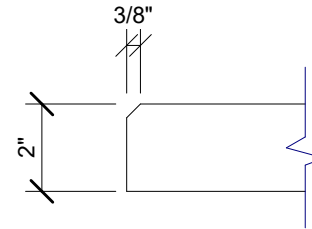

1 SIDE VIEW
1" = 1'-0"

2 EDGE DETAIL
3" = 1'-0"

3 PLAN VIEW
1" = 1'-0"

4 END VIEW
1" = 1'-0"

123 Columbia Court N. Chaska, MN 55318
www.acousticalsurfaces.com
1-800-854-2948

PRODUCT LINE: 2" Enviroacoustic Design Panels - 2ft x 2ft - Beveled Edge - Skew