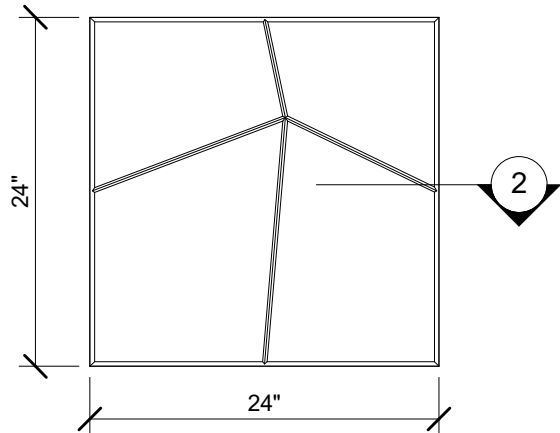

1 SIDE VIEW
1" = 1'-0"

2 EDGE DETAIL
3" = 1'-0"

3 PLAN VIEW
1" = 1'-0"

4 END VIEW
1" = 1'-0"

123 Columbia Court N. Chaska, MN 55318
www.acousticalsurfaces.com
1-800-854-2948

PRODUCT LINE: 2" Enviroacoustic Design Panels - 2ft x 2ft - Beveled Edge - Skew